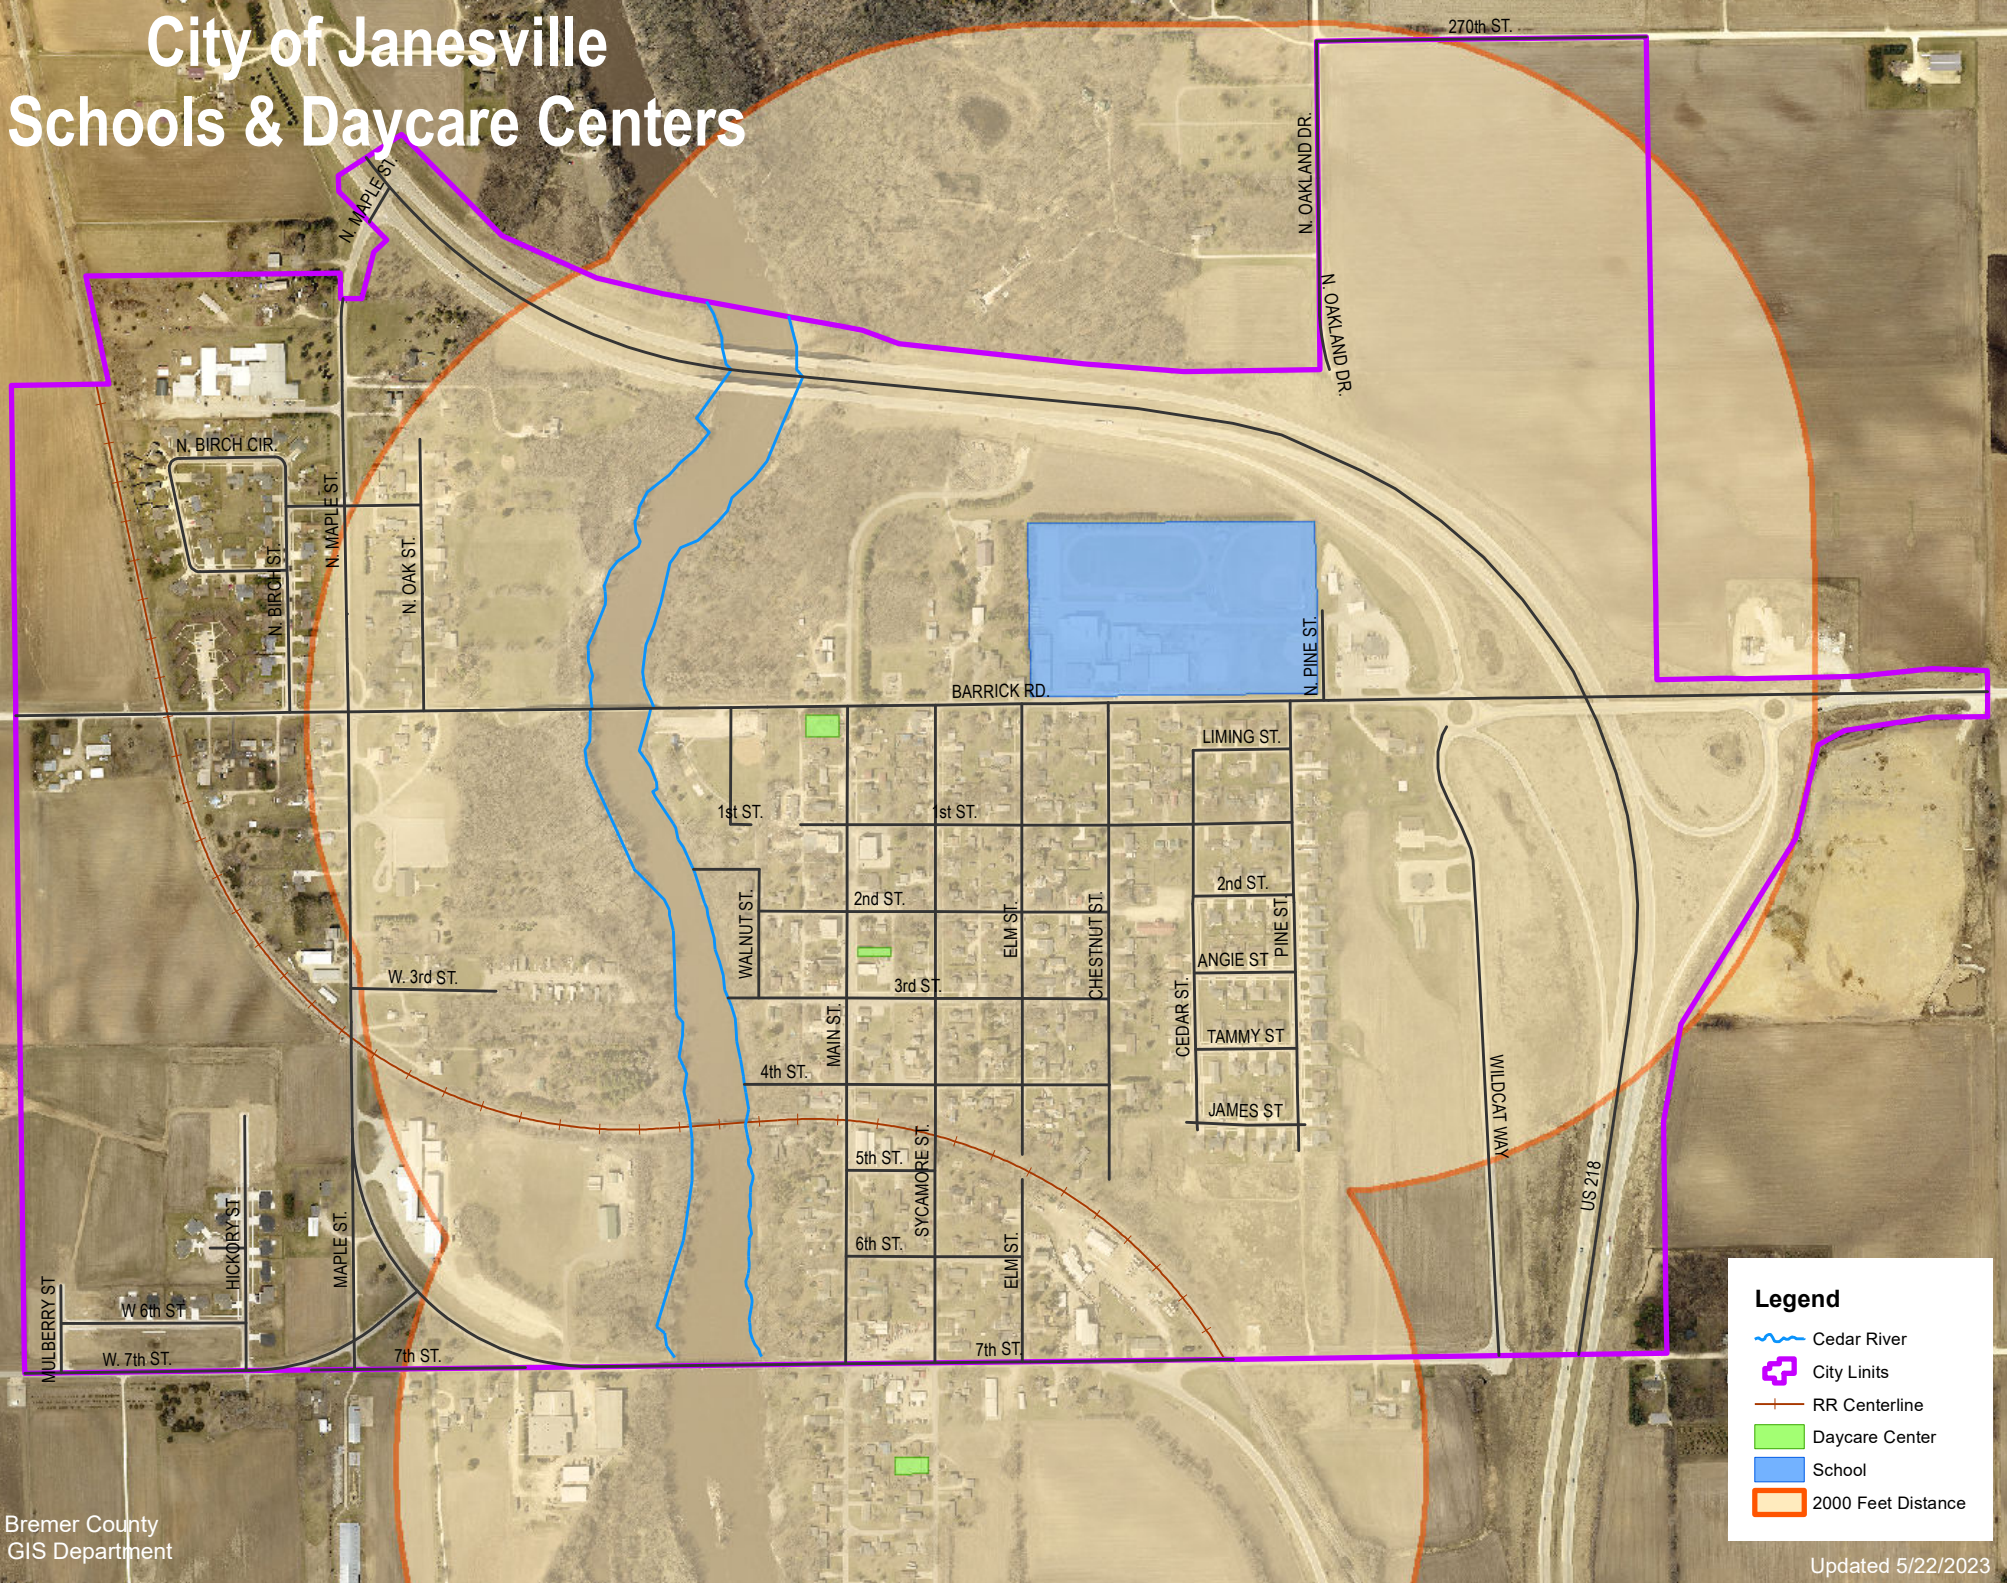

# City of Janesville Schools & Daycare Centers

**Legend**

- Cedar River
- City Limits
- RR Centerline
- Daycare Center
- School
- 200 Feet Distance